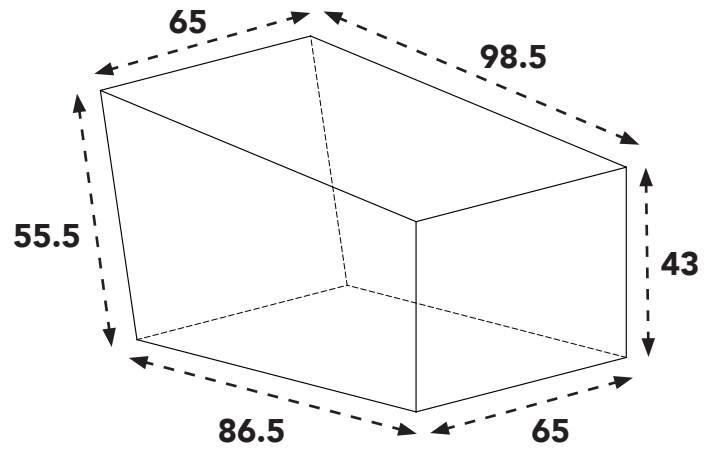

Trike wide

Buitenmaten (in cm):

Binnenmaten (in cm):

Volume: 314L

Bestickering (in mm):