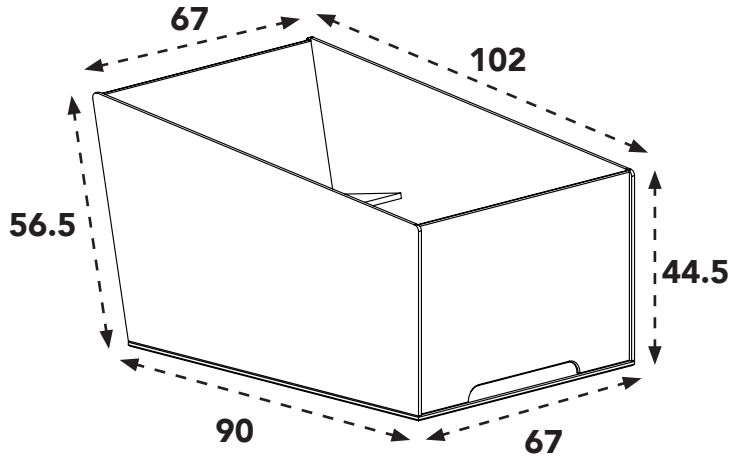

Trike wide

Buitenmaten (in cm):

Binnenmaten (in cm):

Volume: 314L

Bestickering (in mm):